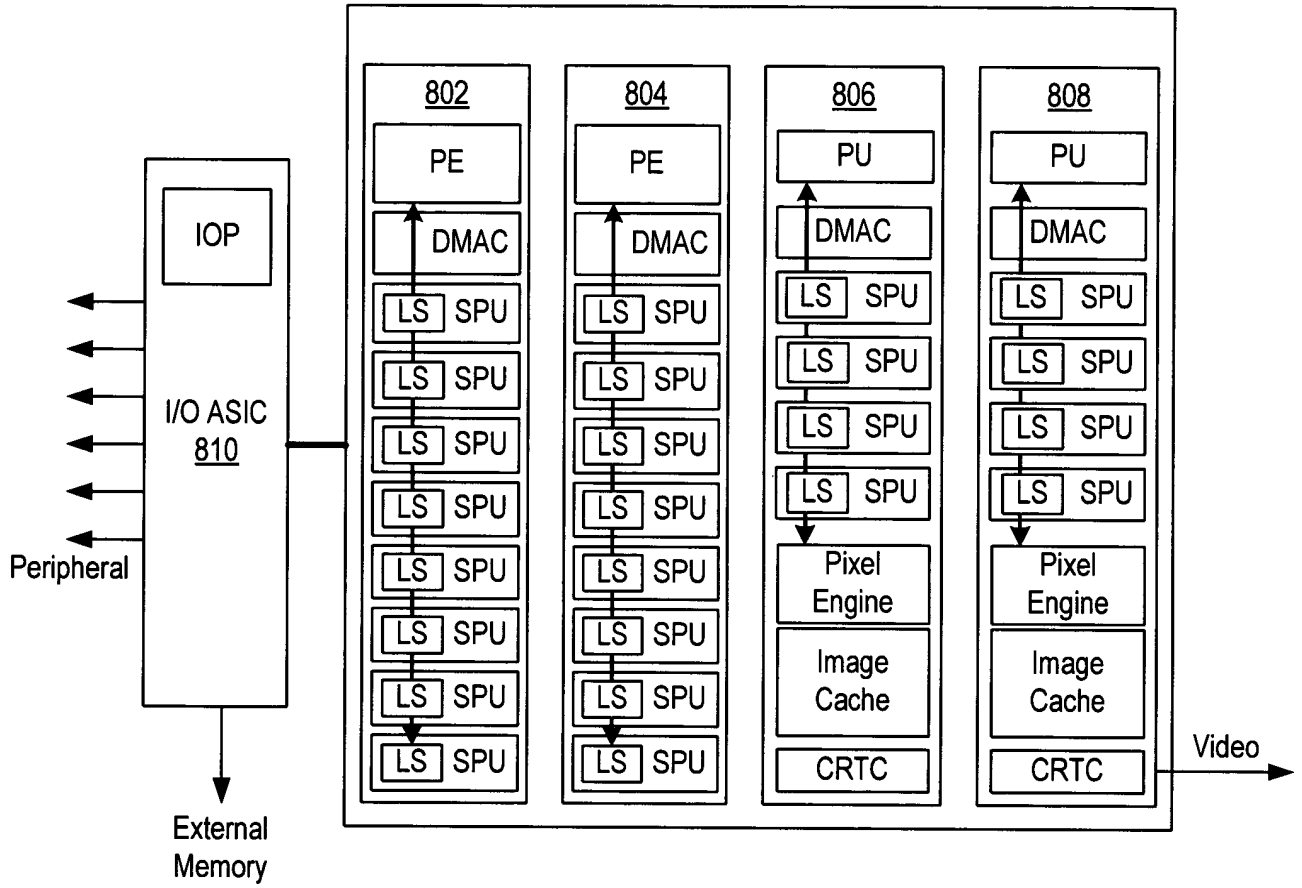

Figure 1

Figure 2

Figure 3

Figure 4

Figure 5

Figure 6

Figure 7

Figure 8

Figure 29

Figure 30

Figure 31

Figure 32

Figure 33

Figure 34

Memory Access Control Table

The diagram shows a table with 64 rows, indexed from 0 to 63. Each row contains four columns: 'Base', 'Size', 'Access Key', and 'Access Key Mask'. Callout 3504 points to the 'ID' column header. Callout 3506 points to the 'Base' column header. Callout 3508 points to the 'Size' column header. Callout 3510 points to the 'Access Key' column header. Callout 3512 points to the 'Access Key Mask' column header. Callout 3502 is an arrow pointing to the table structure.